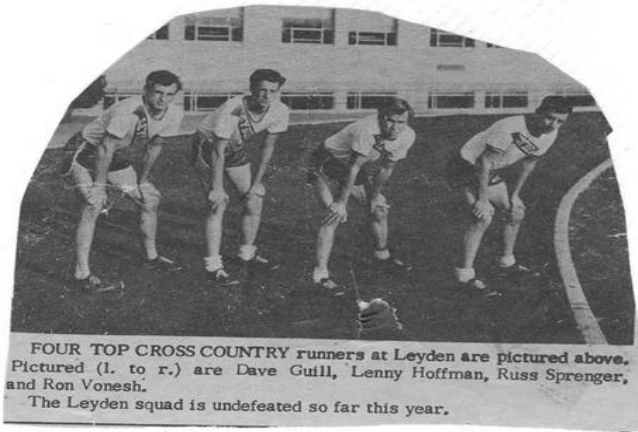

TAMALES

GENE'S & JUDE'S

RED

18 10:00 AM

Leyden Hi Lites

Leyden Community High School

February 13, 1959

FOUR TOP CROSS COUNTRY runners at Leyden are pictured above. Pictured (l. to r.) are Dave Guill, Lenny Hoffman, Russ Sprenger, and Ron Vonesh.
The Leyden squad is undefeated so far this year.